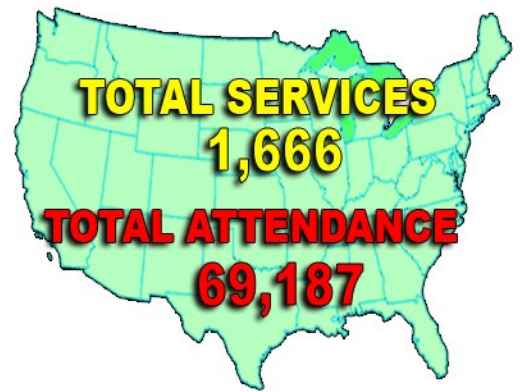

WPD-USA 2008 MAPPING OF SERVICES AND ATTENDANCE

REGION	TOTAL SERVICES	TOTAL ATTENDANCE
CENTRAL	566	19,545
EAST CENTRAL	296	12,522
SOUTH CENTRAL	219	7,221
SOUTH WEST	99	4,234
NORTH WEST	48	1,852
NORTH EAST	175	8,086
MID ATLANTIC	190	8,493
SOUTH EAST	164	6,864
OUTSIDE U.S.	5	645
TOTALS	1,666	69,187