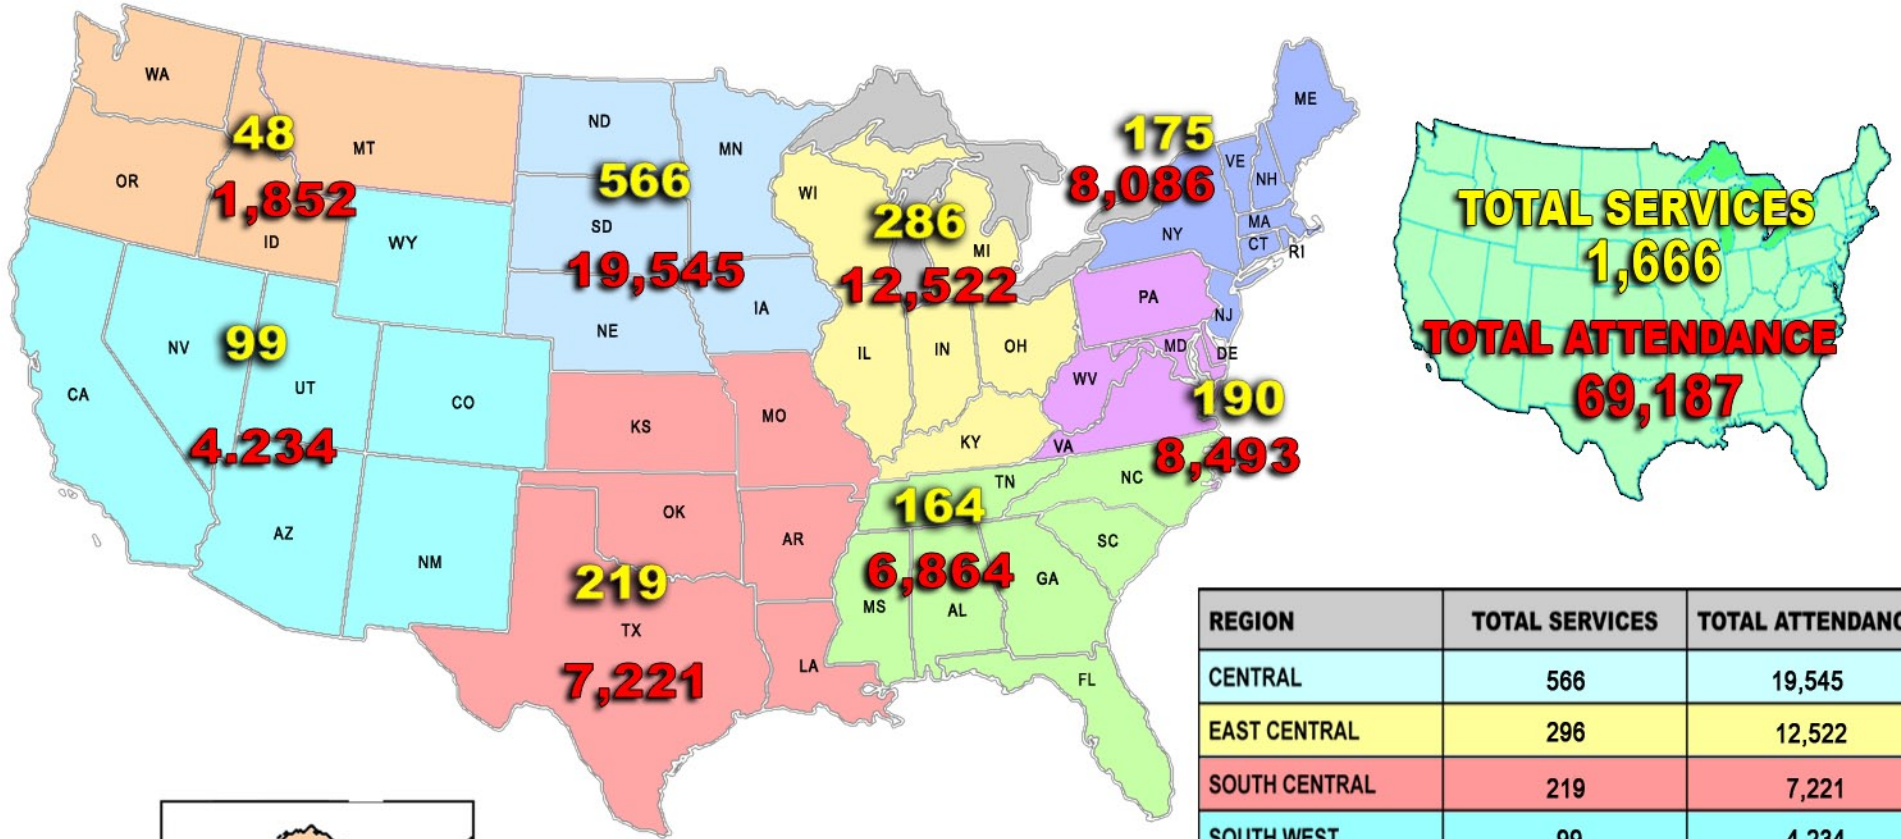

WPD-USA 2008 MAPPING OF SERVICES AND ATTENDANCE

REGION	TOTAL SERVICES	TOTAL ATTENDANCE
CENTRAL	566	19,545
EAST CENTRAL	296	12,522
SOUTH CENTRAL	219	7,221
SOUTH WEST	99	4,234
NORTH WEST	48	1,852
NORTH EAST	175	8,086
MID ATLANTIC	190	8,493
SOUTH EAST	164	6,864
OUTSIDE U.S.	5	645
TOTALS	1,666	69,187